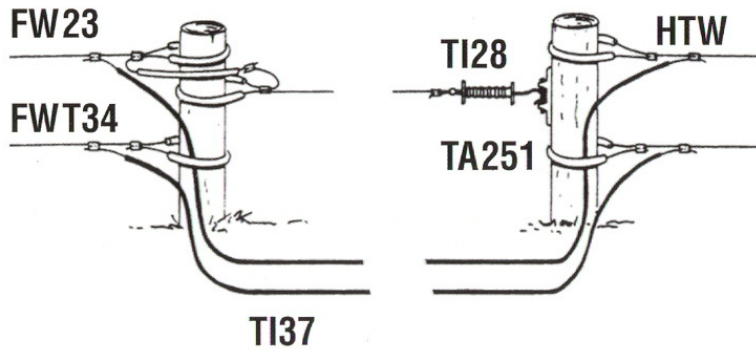

Electric Fence Installation Guide

- | | | | |
|--------------------------------------|--|--|--|
| 1 TMF Energizer | 6 LKIT Lightning Kit | 9 TA46 Joint clamp | 14 TA245 Spring gate |
| 2 TI37 Insulated Wire | 7 LA Lightning Arrestor | 10 TI73 T-post insulator | 15 TA53 Tape gate |
| 3 GR6 Ground Rod w/ GRC clamp | 8 TI80 / TI81 / TI83 / TI337 / TI339 Wood post insulators | 11 TA7 Fence sign | 16 TA251 HD gate handle |
| 4 TA40 Cut out switch | | 12 TA5 In-line strainer | 17 TI63 Stand off insulator |
| 5 TI44/TI45 End insulator | | 13 TA8 Ratchet spring clip strainer | 18 TA52A Gate activator assembly |
| | | | 19 SJWD Spinning Jenny Wire Dispenser |

Minimum 20' apart

Underground insulated wire and gate handle

Cut off switch and ground rod