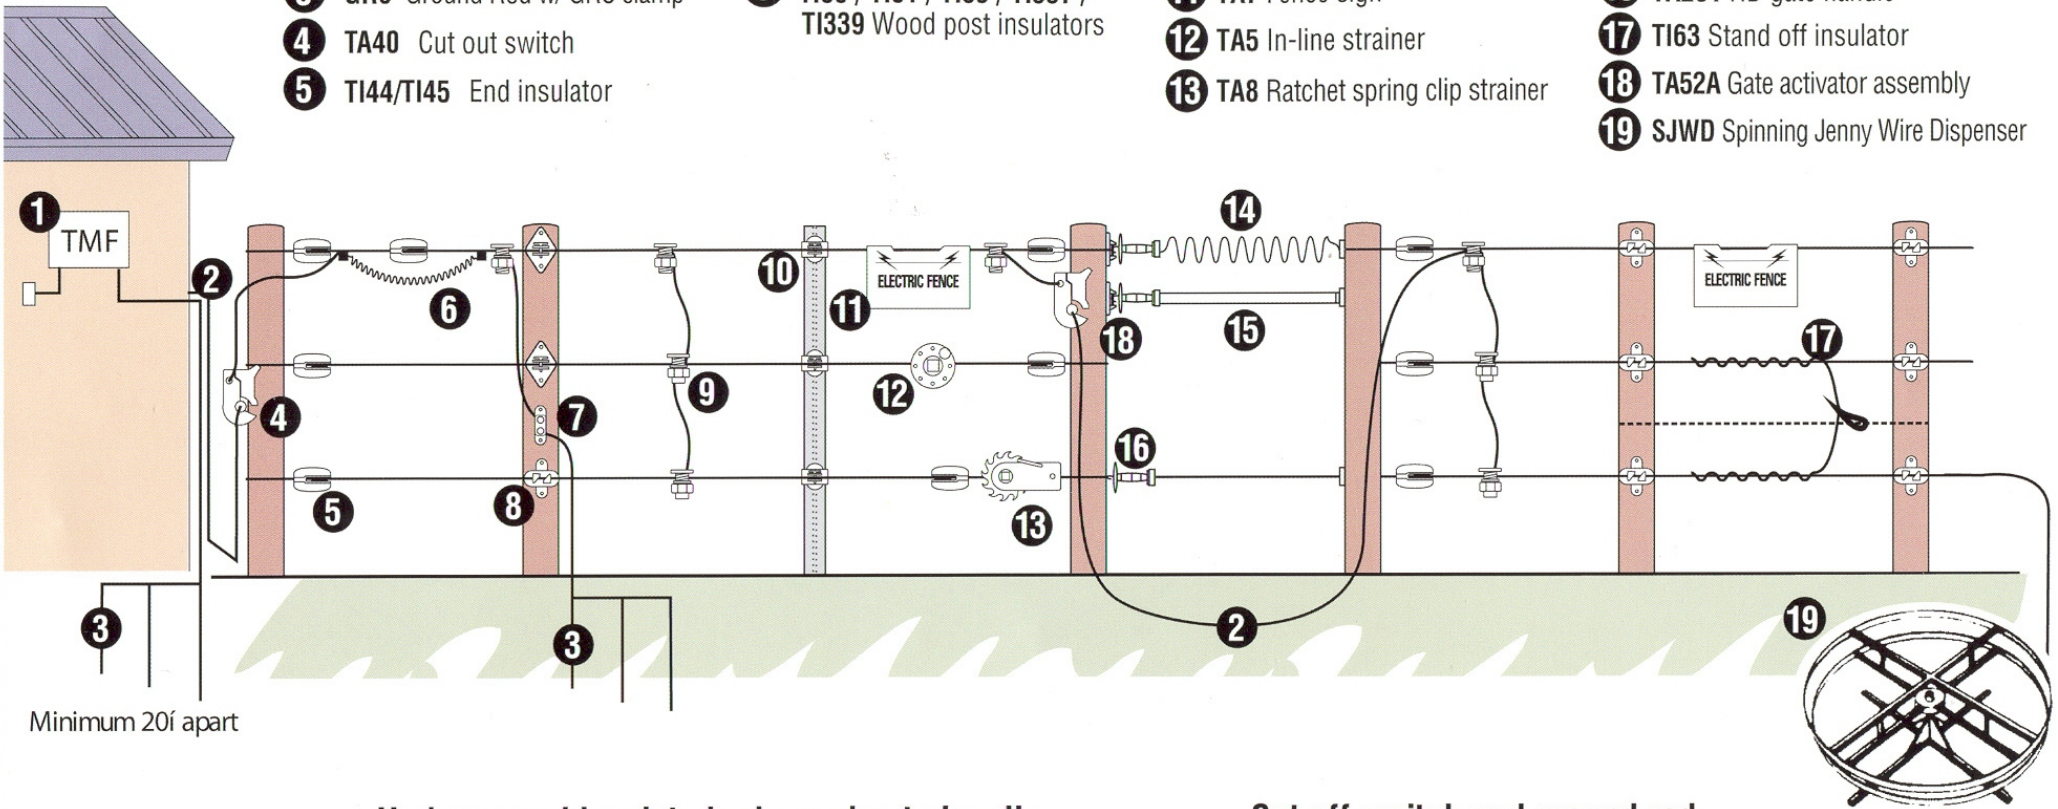

Electric Fence Installation Guide

- | | | | |
|--------------------------------------|--|--|--|
| 1 TMF Energizer | 6 LKIT Lightning Kit | 9 TA46 Joint clamp | 14 TA245 Spring gate |
| 2 TI37 Insulated Wire | 7 LA Lightning Arrestor | 10 TI73 T-post insulator | 15 TA53 Tape gate |
| 3 GR6 Ground Rod w/ GRC clamp | 8 TI80 / TI81 / TI83 / TI337 / TI339 Wood post insulators | 11 TA7 Fence sign | 16 TA251 HD gate handle |
| 4 TA40 Cut out switch | | 12 TA5 In-line strainer | 17 TI63 Stand off insulator |
| 5 TI44/TI45 End insulator | | 13 TA8 Ratchet spring clip strainer | 18 TA52A Gate activator assembly |
| | | | 19 SJWD Spinning Jenny Wire Dispenser |

Minimum 20' apart

Underground insulated wire and gate handle

Cut off switch and ground rod